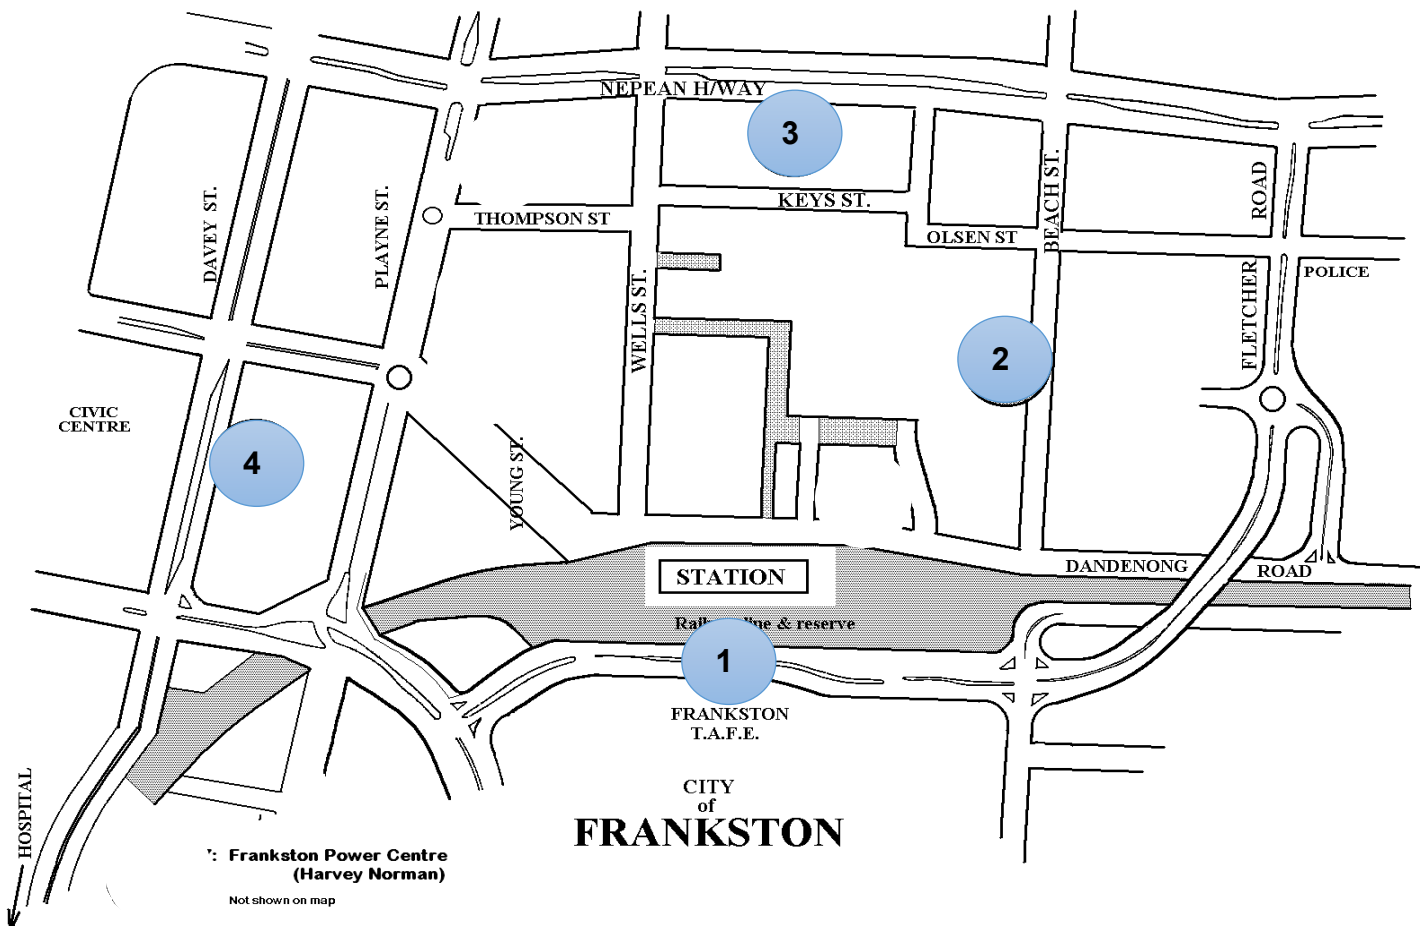

WEDNESDAY PM – MYSTERY TRIP

FRIDAY PM

1:00	Village (Stops 1-9) to Ritchies
1:15	Ritchies to Frankston
1:25	Frankston to Ritchies
1:45	Ritchies to Village
1:55	Village (Stops 9-1) to Karingal
2:20	Karingal to Ritchies
2:30	Ritchies to Village (Drop off only)
3:10	Karingal to Frankston (Pick up from Frankston Power Centre)
3:20	Frankston to Village (Drop off only)

Frankston Bus Stop Locations/Map